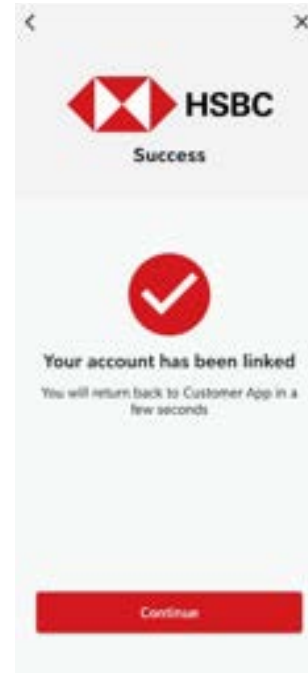

User experience: Simple two step process for end users

“Drop-in” front-end UX

- Handles end-to-end institution linking and error handling
- Web-based: no download needed
- Streamlined: embed as a webview, or access via browser redirects